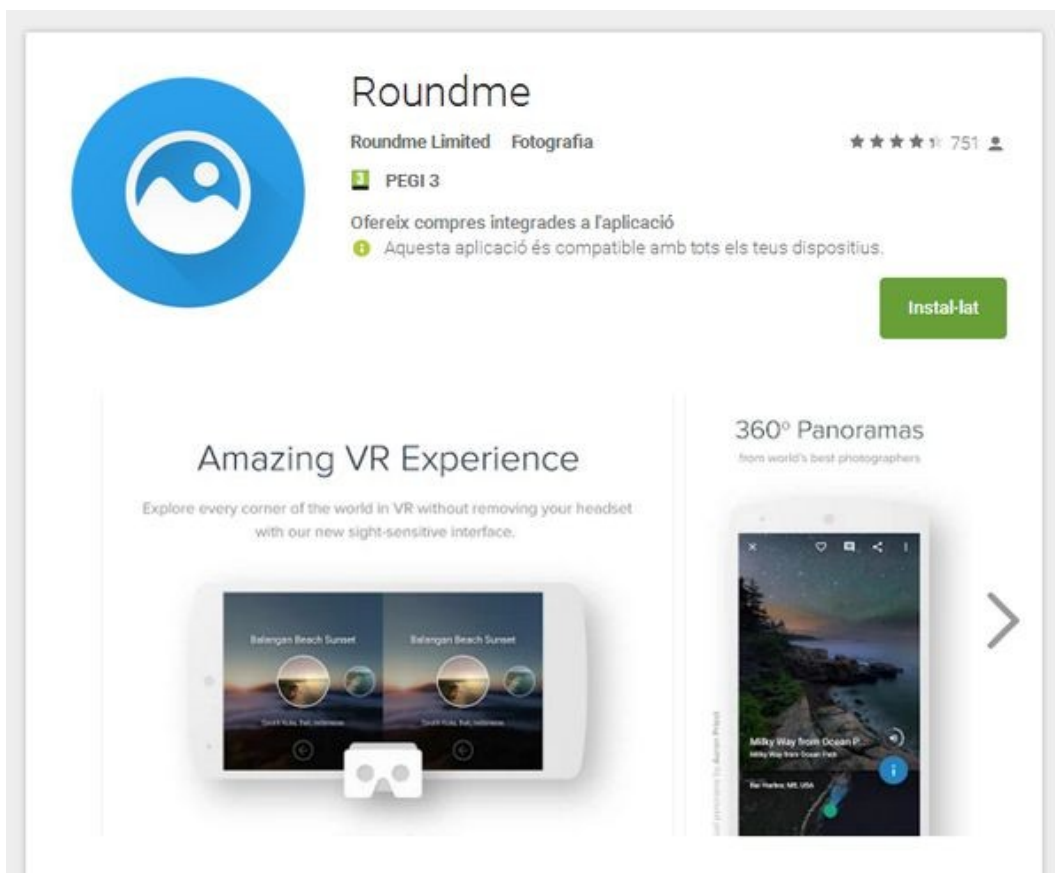

# SENSOR BOX

The screenshot shows the Google Play Store interface for the app 'Sensor Box for Android'. At the top, there is a video player with a play button and a waveform. Below the video, the app's icon is shown, followed by the title 'Sensor Box for Android' and the developer 'IMOBILIFE INC.'. The app is rated 'PEGI 3'. A green 'INSTAL·LA' button is visible, along with the text 'Conté anuncis'. Below this, there are three icons: a green shield with '4,1' and five stars, a green circle with a white wrench, and a green circle with a white book icon. Below these icons are the numbers '18.348', 'Eines', and 'Similars' respectively.

Diagnòstic Ultimate i demostració dels sensors Android

[MÉS INFORMACIÓ](#)

Para saber si el dispositivo dispone de giroscopio

Android

iphone

# ROUNDME

App para realizar rutas

Android

Iphone