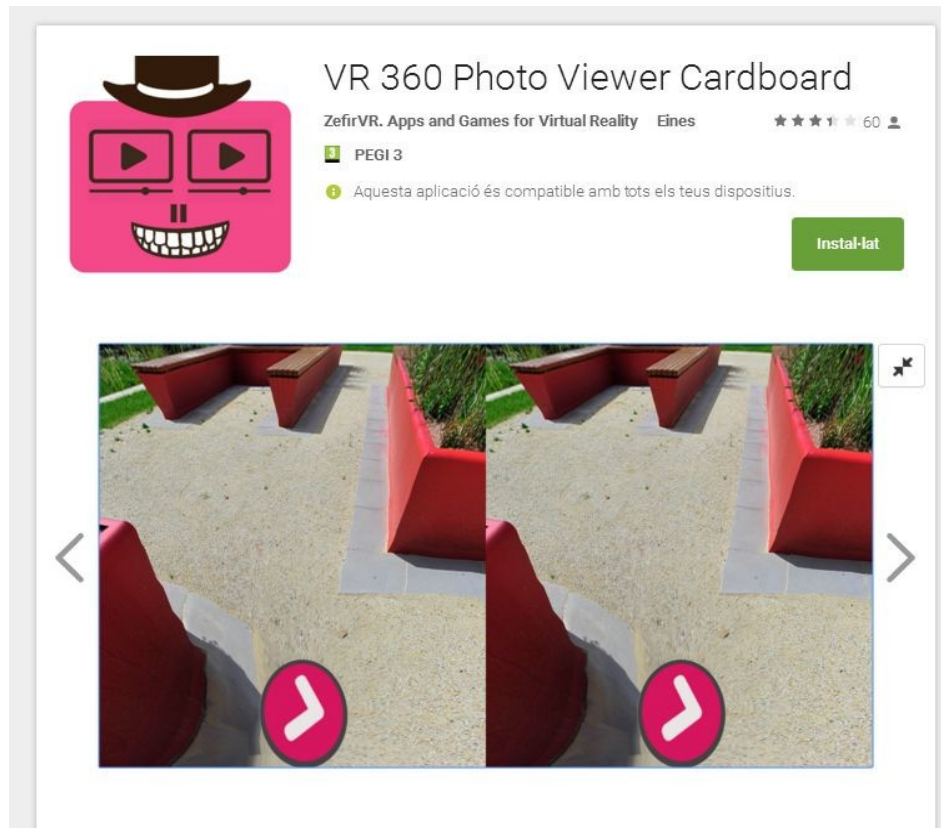

# VR ROALLER COASTER

The screenshot shows the Google Play Store listing for the application "VR Roller Coaster". The app is categorized as "Frag Aventura" (Action/Adventure) and has a rating of 4.5 stars from 16,650 reviews. The age rating is PEGI 3. A note indicates that the application is compatible with some of the user's devices. A green "Instal·la" (Install) button is visible. Below the app title is a large image showing a virtual roller coaster track in a city setting, with a VR headset icon overlaid on the top left. At the bottom of the screenshot, there is a Google Translate prompt: "Vols fer servir el Traductor de Google per traduir la descripció a: català?" with a "Tradueix" button.

# GOOGLE ARTS & CULTURE

Museos, Artistas, Exposiciones y Rutas a partir de fotos esféricas.

Android

iphone

# VR 360 PHOTO VIEWER

Para ver las fotos esféricas de nuestro dispositivo

Android

iphone